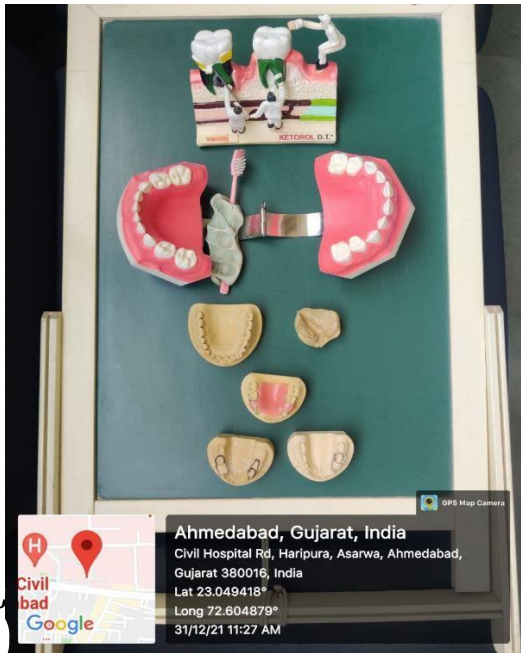

Ahmedabad, Gujarat, India
Civil Hospital Rd, Haripura, Asarwa, Ahmedabad,
Gujarat 380016, India
Lat 23.049418°
Long 72.604879°
31/12/21 11:27 AM