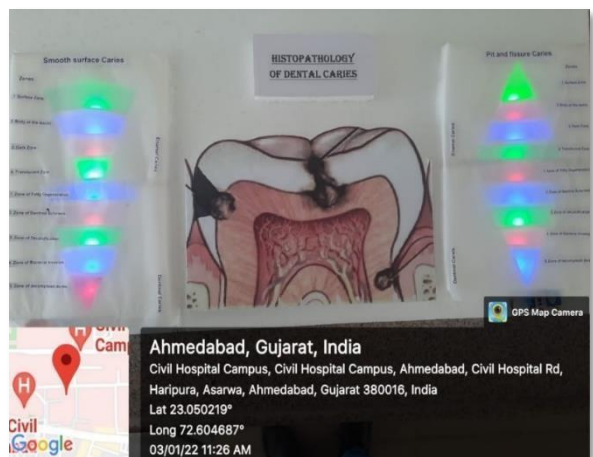

Ahmedabad, Gujarat, India
Civil Hospital Campus, Civil Hospital Campus, Ahmedabad, Civil Hospital Rd,
Haripura, Asarwa, Ahmedabad, Gujarat 380016, India
Lat 23.050219°
Long 72.604687°
03/01/22 11:26 AM