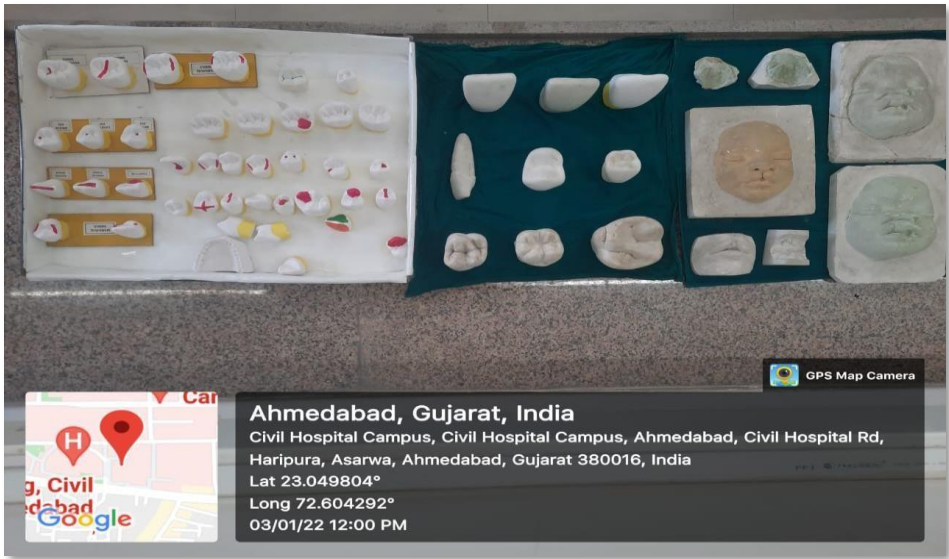

GOVERNMENT DENTAL COLLEGE AND HOSPITAL, AHMEDABAD.

Ahmedabad, Gujarat, India
Civil Hospital Campus, Civil Hospital Campus, Ahmedabad, Civil Hospital Rd,
Haripura, Asarwa, Ahmedabad, Gujarat 380016, India
Lat 23.049804°
Long 72.604292°
03/01/22 12:00 PM