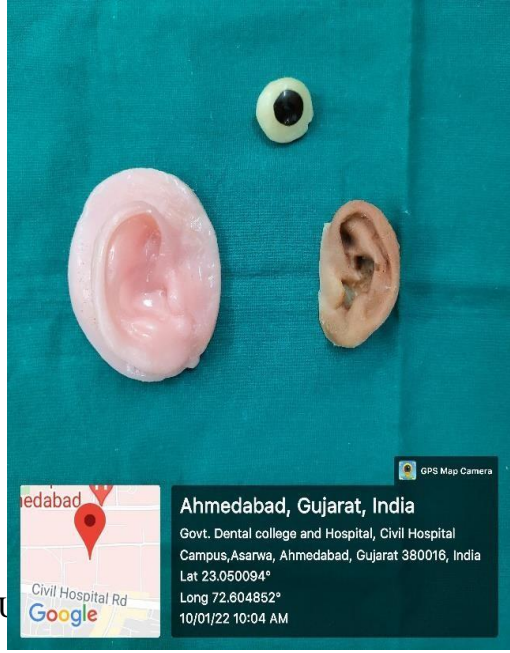

Ahmedabad, Gujarat, India
Govt. Dental college and Hospital, Civil Hospital
Campus, Asarwa, Ahmedabad, Gujarat 380016, India
Lat 23.050094°
Long 72.604852°
10/01/22 10:04 AM