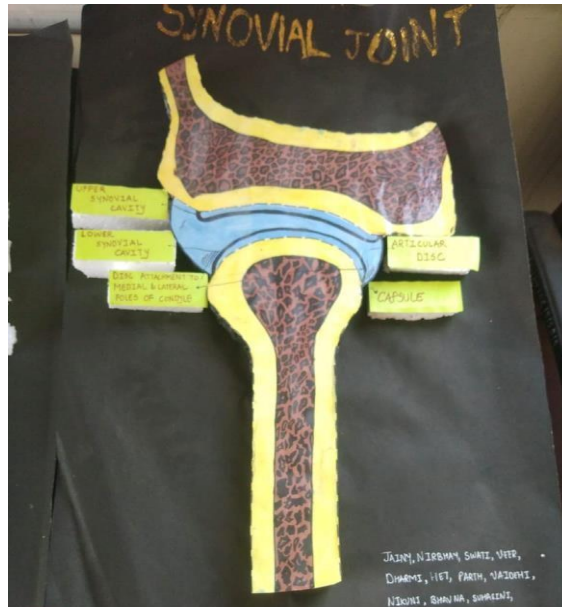

# GOVERNMENT DENTAL COLLEGE AND HOSPITAL, AHMEDABAD.

Ball and Socket Joint

Ahmedabad  
Gujarat  
India  
23°C  
73°F

2022-01-19(Wed) 11:46(AM)

ELBOW JOINT

Ahmedabad  
Gujarat  
India  
23°C  
73°F

2022-01-19(Wed) 11:46(AM)

Ahmedabad  
Gujarat  
India  
23°C  
73°F

2022-01-19(Wed) 11:45(AM)

SYNOVIAL JOINT

Ahmedabad  
Gujarat  
India  
23°C  
73°F

2022-01-19(Wed) 11:45(AM)